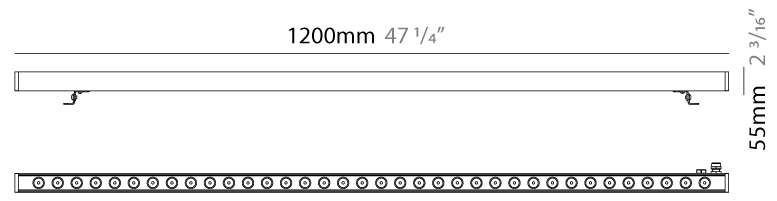

GENERAL

Series: Mini Corniche
Brand: Platek
Division: Exterior
Mounting Type: Surface
Mounting Location: Wall
Subcategory: Wallwash

PHYSICAL

Shape: Rectangle
Length (mm): 1200
Length (in): 47 1/4
Width (mm): 32
Width (in): 1 1/4
Height (mm): 32
Height (in): 1 1/4
Extension (mm): 55
Extension (in): 2 3/16
Light Distribution: Adjustable / Direct
Weight (kg): 2.5
Weight (lbs): 5.5
Screws: A4 stainless steel
Diffuser: Clear tempered glass
Gasket: Gore-Tex valve to prevent condensation inside the fitting.
Fixture Finish: [BLK](#) / [WHI](#) / [GRY](#) / [COR](#) / [ANT](#) / [BRZ](#)
Fixture Material: Extruded Aluminum

ELECTRICAL

Lamp Type: LED
Input Wattage (W): 40 / 21 (Dif)
Total Output Wattage (W): 36 / 20 (Dif)
Driver Included: No
Driver Location: Remote
Driver Type: Constant Voltage - 120 / 277Vac
Driver Class: Class 2
Input Voltage (V): 120 - 277
Output Voltage (V): 24
Upon Request: (Not included - see components [IP65 or higher enclosure to be supplied by others]) 0-10Vdc dimming / Phase dimming / Non-dimming 120/277Vac

LED

Number of LEDs: 36
Color Temperature (°K): [3000](#) / [4000](#)
Max. Delivered Lumen (lm): 3000 / 3120
Nominal Lumen (lm): 5040 / 5220
CRI: >80 CRI
Lamp Life (hrs): 60000

OPTICAL

Optic°: [13](#) / [26](#) / [40](#) / [DIF](#) / [ELL](#)

RATINGS AND CERTIFICATIONS

Certified By: Certified for North American Standards
IP rating: IP65
IK Rating: IK07
Bug Rating: B3 U1 G1

PROJECT
TYPE
SPECIFIER
QUANTITY
DATE