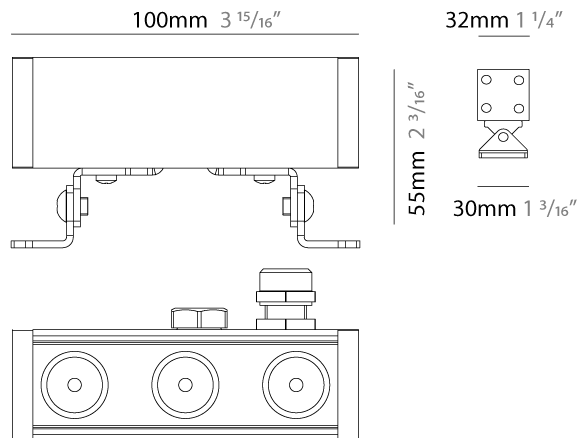

GENERAL

Series: Mini Corniche
Brand: Platek
Division: Exterior
Mounting Type: Surface
Mounting Location: Wall
Subcategory: Wallwash

PHYSICAL

Shape: Rectangle
Length (mm): 100
Length (in): 3 ¹⁵/₁₆
Width (mm): 32
Width (in): 1 ¹/₄
Height (mm): 32
Height (in): 1 ¹/₄
Extension (mm): 55
Extension (in): 2 ³/₁₆
Light Distribution: Adjustable / Direct
Weight (kg): 1.2
Weight (lbs): 2.6
Screws: A4 stainless steel
Diffuser: Clear tempered glass
Gasket: Gore-Tex valve to prevent condensation inside the fitting.
Fixture Finish: [BLK / WHI / GRY / COR / ANT / BRZ](#)
Fixture Material: Extruded Aluminum

ELECTRICAL

Lamp Type: LED
Input Wattage (W): 3.5 / 1.5 (Dif)
Total Output Wattage (W): 3 / 1 (Dif)
Driver Included: No
Driver Location: Remote
Driver Type: Constant Voltage - Universal
Driver Class: Class 2
Input Voltage (V): 120 - 277
Output Voltage (V): 24
Upon Request: (Not included - see components [IP65 or higher enclosure to be supplied by others]) 0-10Vdc dimming / Phase dimming / Non-dimming 120/277Vac

LED

Number of LEDs: 3
Color Temperature (°K): [3000 / 4000](#)
Max. Delivered Lumen (lm): 250 / 260
Nominal Lumen (lm): 420 / 435
CRI: >80 CRI
Lamp Life (hrs): 60000

OPTICAL

Optic°: [13 / 26 / 40 / DIF / ELL](#)

RATINGS AND CERTIFICATIONS

Certified By: Certified for North American Standards
IP rating: IP65
IK Rating: IK07
Bug Rating: B1 U1 G0