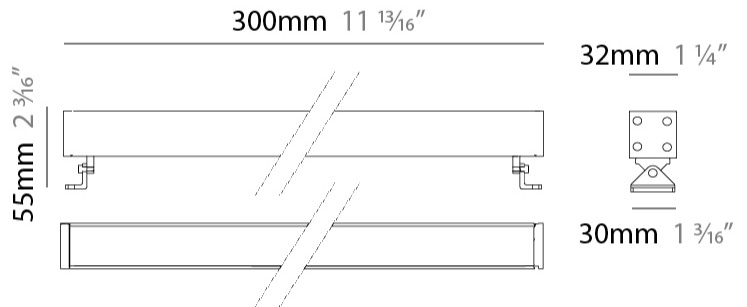

GENERAL

Series: Mini Corniche
Brand: Platek
Division: Exterior
Mounting Type: Surface
Mounting Location: Wall
Subcategory: Wallwash

PHYSICAL

Shape: Rectangle
Length (mm): 300
Length (in): 11 ¹³/₁₆"
Width (mm): 32
Width (in): 1 ¹/₄"
Extension (mm): 55
Extension (in): 2 ³/₁₆"
Light Distribution: Adjustable / Direct
Weight (kg): 1.2
Weight (lbs): 2.6
Screws: A4 stainless steel
Diffuser: Clear tempered glass
Gasket: Gore-Tex valve to prevent condensation inside the fitting.
Fixture Finish: [BLK](#) / [WHI](#) / [GRY](#) / [COR](#) / [ANT](#) / [BRZ](#)
Fixture Material: Extruded Aluminum

ELECTRICAL

Lamp Type: LED
Input Wattage (W): 9.5 / 5.5 (Dif.)
Total Output Wattage (W): 9 / 5 (Dif.)
Driver Included: No
Driver Location: Remote
Driver Type: Constant Voltage - Universal
Driver Class: Class 2
Input Voltage (V): 120 - 277
Output Voltage (V): 24
Upon Request: (Not included - see components [IP65 or higher enclosure to be supplied by others]) 0-10Vdc dimming / Phase dimming / Non-dimming 120/277Vac

LED

Number of LEDs: 9
Color Temperature (°K): [3000](#) / [4000](#)
Max. Delivered Lumen (lm): 750 / 780
Nominal Lumen (lm): 1260 / 1305
CRI: >80 CRI
Lamp Life (hrs): 60000

OPTICAL

Optic°: [13](#) / [26](#) / [40](#) / [DIF](#) / [ELL](#)

RATINGS AND CERTIFICATIONS

Certified By: Certified for North American Standards
IP rating: IP65
IK Rating: IK07
Bug Rating: B1 U1 G0

PROJECT
TYPE
SPECIFIER
QUANTITY
DATE