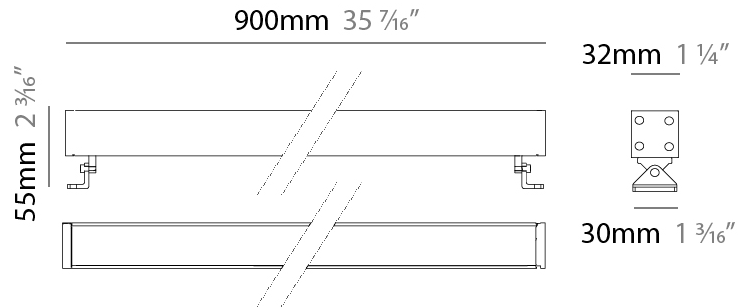

GENERAL

Series: Mini Corniche
Brand: Platek
Division: Exterior
Mounting Type: Surface
Mounting Location: Wall
Subcategory: Wallwash

PHYSICAL

Shape: Rectangle
Length (mm): 900
Length (in): 35 7/16
Width (mm): 32
Width (in): 1 1/4
Height (mm): 32
Height (in): 1 1/4
Extension (mm): 55
Extension (in): 2 3/16
Light Distribution: Adjustable / Direct
Weight (kg): 2.2
Weight (lbs): 4.8
Screws: A4 stainless steel
Diffuser: Clear tempered glass
Gasket: Gore-Tex valve to prevent condensation inside the fitting.
Fixture Finish: BLK / WHI / GRY / COR / ANT / BRZ
Fixture Material: Extruded Aluminum

ELECTRICAL

Lamp Type: LED
Input Wattage (W): 29 / 15.5 (Dif.)
Total Output Wattage (W): 27 / 15 (Dif.)
Driver Included: No
Driver Location: Remote
Driver Type: Constant Voltage - 120 / 277Vac
Driver Class: Class 2
Input Voltage (V): 120 - 277
Output Voltage (V): 24
Upon Request: (Not included - see components [IP65 or higher enclosure to be supplied by others]) 0-10Vdc dimming / Phase dimming / Non-dimming 120/277Vac

LED

Number of LEDs: 27
Color Temperature (°K): 3000 / 4000
Max. Delivered Lumen (lm): 2260 / 2350
Nominal Lumen (lm): 3780 / 3915
CRI: >80 CRI
Lamp Life (hrs): 60000

OPTICAL

Optic°: 13 / 26 / 40 / DIF / ELL

RATINGS AND CERTIFICATIONS

Certified By: Certified for North American Standards
IP rating: IP65
IK Rating: IK07
Bug Rating: B3 U1 G1

PROJECT
TYPE
SPECIFIER
QUANTITY
DATE