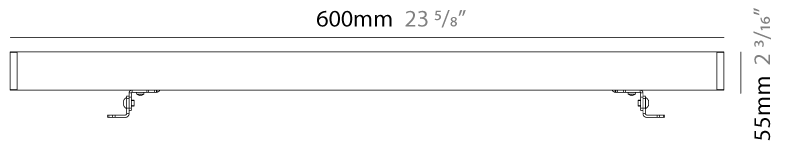

GENERAL

Series: Mini Corniche
Brand: Platek
Division: Exterior
Mounting Type: Surface
Mounting Location: Wall
Subcategory: Wallwash

PHYSICAL

Shape: Rectangle
Length (mm): 600
Length (in): 23 ⁵/₈
Width (mm): 32
Width (in): 1 ¹/₄
Height (mm): 32
Height (in): 1 ¹/₄
Extension (mm): 55
Extension (in): 2 ³/₁₆
Light Distribution: Adjustable / Direct
Weight (kg): 1.8
Weight (lbs): 4.0
Screws: A4 stainless steel
Diffuser: Clear tempered glass
Gasket: Gore-Tex valve to prevent condensation inside the fitting.
Fixture Finish: [BLK](#) / [WHI](#) / [GRY](#) / [COR](#) / [ANT](#) / [BRZ](#)
Fixture Material: Extruded Aluminum

ELECTRICAL

Lamp Type: LED
Input Wattage (W): 18.5 / 10.5 (Dif.)
Total Output Wattage (W): 18 / 10 (Dif.)
Driver Included: No
Driver Location: Remote
Driver Type: Constant Voltage - 120 / 277Vac
Driver Class: Class 2
Input Voltage (V): 120 - 277
Output Voltage (V): 24
Upon Request: (Not included - see components [IP65 or higher enclosure to be supplied by others]) 0-10Vdc dimming / Phase dimming / Non-dimming 120/277Vac

LED

Number of LEDs: 18
Color Temperature (°K): [3000](#) / [4000](#)
Max. Delivered Lumen (lm): 1500 / 1560
Nominal Lumen (lm): 2520 / 2610
CRI: >80 CRI
Lamp Life (hrs): 60000

OPTICAL

Optic°: [13](#) / [26](#) / [40](#) / [DIF](#) / [ELL](#)

RATINGS AND CERTIFICATIONS

Certified By: Certified for North American Standards
IP rating: IP65
IK Rating: IK07
Bug Rating: B2 U1 G0

PROJECT
TYPE
SPECIFIER
QUANTITY
DATE

32mm 1 ¹/₄ "

30mm 1 ³/₁₆ "