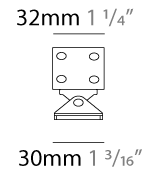

GENERAL

Series: Mini Corniche
Brand: Platek
Division: Exterior
Mounting Type: Surface
Mounting Location: Wall
Subcategory: Wallwash

PHYSICAL

Shape: Rectangle
Length (mm): 1200
Length (in): 47 1/4
Width (mm): 32
Width (in): 1 1/4
Height (mm): 32
Height (in): 1 1/4
Extension (mm): 55
Extension (in): 2 3/16
Light Distribution: Adjustable / Direct
Weight (kg): 2.5
Weight (lbs): 5.5
Screws: A4 stainless steel
Diffuser: Clear tempered glass
Gasket: Gore-Tex valve to prevent condensation inside the fitting.
Fixture Finish: [BLK](#) / [WHI](#) / [GRY](#) / [COR](#) / [ANT](#) / [BRZ](#)
Fixture Material: Extruded Aluminum

ELECTRICAL

Lamp Type: LED
Input Wattage (W): 40 / 21 (Dif)
Total Output Wattage (W): 36 / 20 (Dif)
Driver Included: No
Driver Location: Remote
Driver Type: Constant Voltage - 120 / 277Vac
Driver Class: Class 2
Input Voltage (V): 120 - 277
Output Voltage (V): 24
Upon Request: (Not included - see components [IP65 or higher enclosure to be supplied by others]) 0-10Vdc dimming / Phase dimming / Non-dimming 120/277Vac

LED

Number of LEDs: 36
Color Temperature (°K): [3000](#) / [4000](#)
Max. Delivered Lumen (lm): 3000 / 3120
Nominal Lumen (lm): 5040 / 5220
CRI: >80 CRI
Lamp Life (hrs): 60000

OPTICAL

Optic°: [13](#) / [26](#) / [40](#) / [DIF](#) / [ELL](#)

RATINGS AND CERTIFICATIONS

Certified By: Certified for North American Standards
IP rating: IP65
IK Rating: IK07
Bug Rating: B3 U1 G1

PROJECT
TYPE
SPECIFIER
QUANTITY
DATE